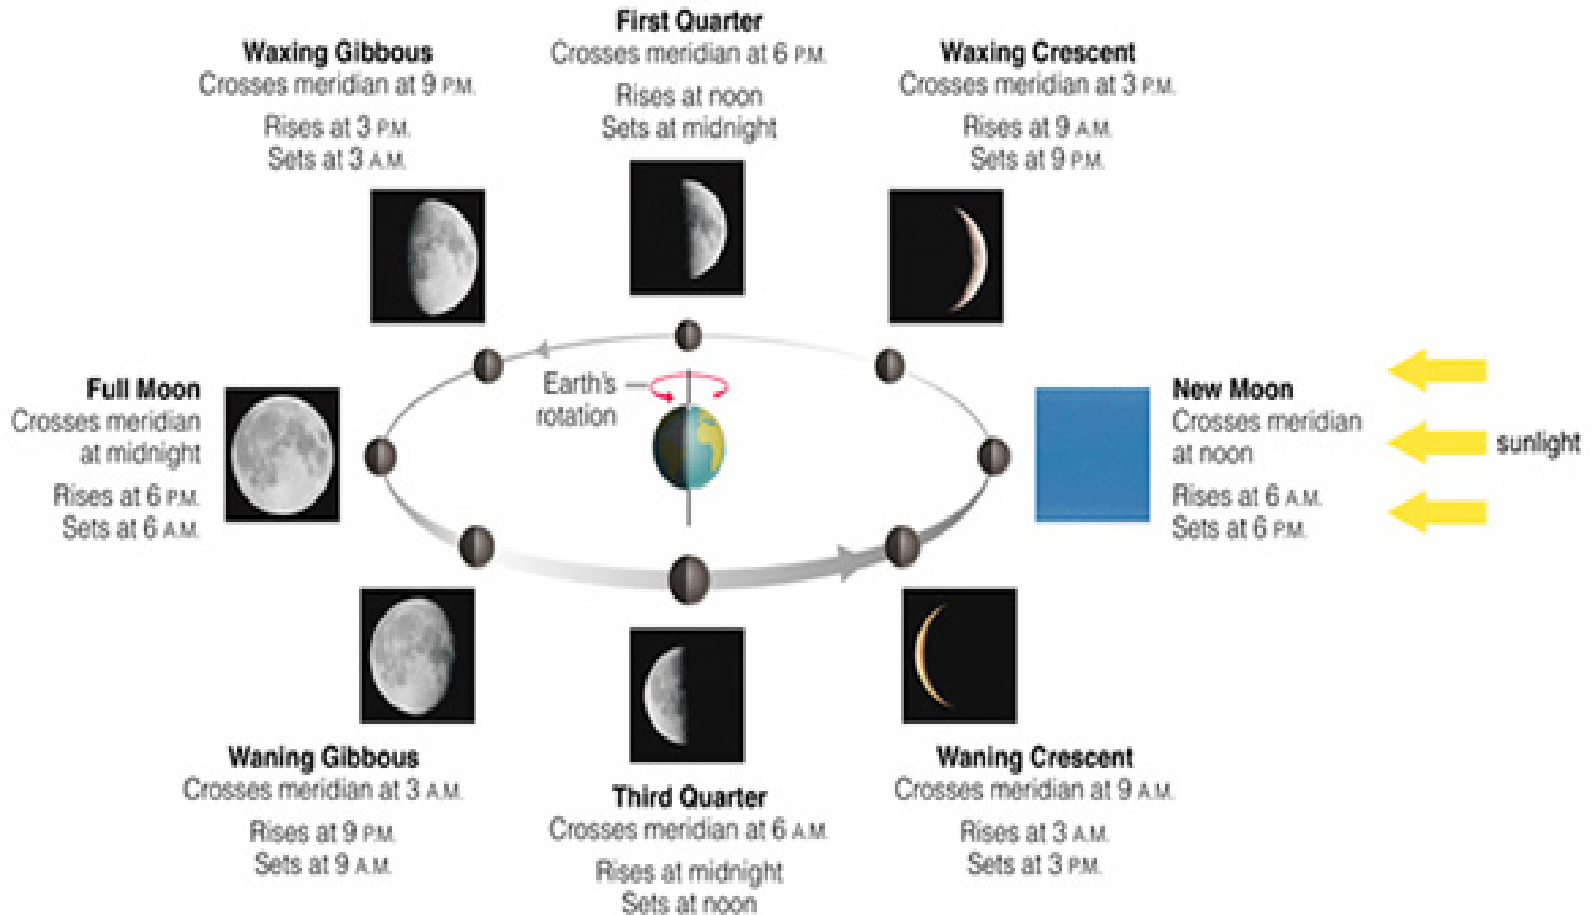

Phases, Rising, Setting

Phases of the Moon

Phase	Moonrise	Transit	Moonset
New	Sunrise	Noon	Sunset
Waxing Crescent	9 a.m.	3 p.m.	9 p.m.
First Quarter	Noon	6 p.m.	Midnight
Waxing gibbous	3 p.m.	9 p.m.	3 a.m.
Full Moon	6 p.m.	Midnight	6 a.m.
Waning Gibbous	9 p.m.	3 a.m.	9 a.m.
Third Quarter	Midnight	6 a.m.	Noon
Waning Crescent	3 a.m.	9 a.m.	3 p.m.